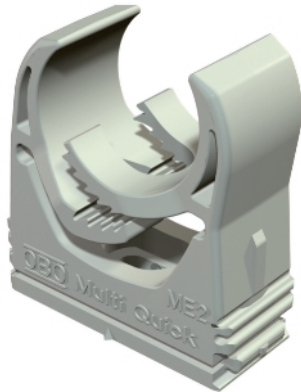

## Multi-Quick clip, metric

- Multi-quick metric
- Simple fastening
- Secure locking
- Radial arrangement
- Simplified storage
- Universally applicable

Type	Clamping range D mm	Colour	Pack. pcs	Weight kg/100 pcs.	Item No.
<b>M-Quick M20 LGR</b>	16-20	Light grey	100	0,600	<b>2153718</b>
<b>M-Quick M25 LGR</b>	20-25	Light grey	50	0,930	<b>2153726</b>
<b>M-Quick M32 LGR</b>	25-32	Light grey	50	1,390	<b>2153734</b>

### Dimensions

Type	Clamping range D mm	Dimension B mm	Dimension H mm	Dimension L mm	Dimension L1 mm	Pull-out value N
<b>M-Quick M20 LGR</b>	16-20	27,5	32	8	12	40
<b>M-Quick M25 LGR</b>	20-25	33	37	9	13	50
<b>M-Quick M32 LGR</b>	25-32	43	46	12	16	60