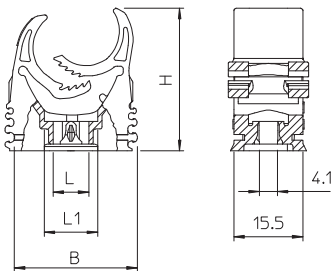

## Multi-Quick clip, metric

- Multi-quick metric
- Simple fastening
- Secure locking
- Radial arrangement
- Simplified storage
- Universally applicable

Type	Clamping range D mm	Colour	Pack. pcs	Weight kg/100 pcs.	Item No.
<b>M-Quick M20 LGR</b>	16-20	Light grey	100	0,600	<b>2153718</b>
<b>M-Quick M25 LGR</b>	20-25	Light grey	50	0,930	<b>2153726</b>
<b>M-Quick M32 LGR</b>	25-32	Light grey	50	1,390	<b>2153734</b>

### Dimensions

Type	Clamping range D mm	Dimension B mm	Dimension H mm	Dimension L mm	Dimension L1 mm	Pull-out value N
<b>M-Quick M20 LGR</b>	16-20	27,5	32	8	12	40
<b>M-Quick M25 LGR</b>	20-25	33	37	9	13	50
<b>M-Quick M32 LGR</b>	25-32	43	46	12	16	60