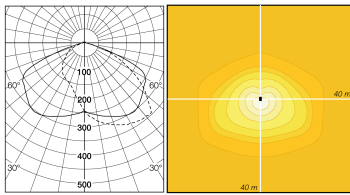

Art.no.: 303346-479

E1

Evolume 1

Asymmetrical, E1

DESIGN

Colour	Alu grey	Weight, kg	7.0
RAL	9006	Max. post height, m	3-8
Lens	E1		

TECHNICAL DATA

Projected wind area, m ²	0,035	IK rating	08
Protection class	1	IP rating	66

ELECTRICAL DATA

Start W	23	End W	25
Average W	24		

LIGHTING DATA

Light distribution	Asymmetrical	SDCM	5
Lumen output	2300	CRI	70
lm/W	100	CCT, K	3000
Lumen maintenance L100 B10, h	100 000	Light source	LED
LED driver, h/max failure %	100 000 h/10 %	Light source colour	730
CLO function	on	No. of LEDs	4