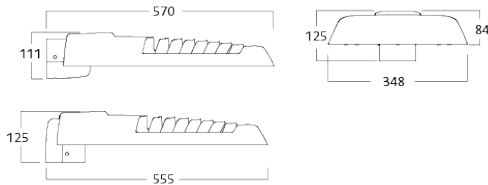

Art.no.: 303346-479

E1

Evolume 1

Asymmetrical, E1

DESIGN

Colour	Alu grey	Weight, kg	7.0
RAL	9006	Max. post height, m	3-8
Lens	E1		

TECHNICAL DATA

Projected wind area, m ²	0,035	IK rating	08
Protection class	1	IP rating	66

ELECTRICAL DATA

Start W	23	End W	25
Average W	24		

LIGHTING DATA

Light distribution	Asymmetrical	SDCM	5
Lumen output	2300	CRI	70
lm/W	100	CCT, K	3000
Lumen maintenance L100 B10, h	100 000	Light source	LED
LED driver, h/max failure %	100 000 h/10 %	Light source colour	730
CLO function	on	No. of LEDs	4

A post top luminaire with AGC lenses for excellent lighting properties and visual comfort, ideal for streets, footpaths, bicycle paths and smaller car parks. CLO for output consistency as standard.

Installation Post top luminaire as standard can be mounted on a \varnothing 48-60 mm post top or post arm. Accessories for 76 mm and twin mounting are ordered separately, please see Accessories. Tilting function $\pm 15^\circ$. Post height 3-8 m.

Connection Connection cable 3x1.5 mm² type H07RN-F. 8 m up to 4300 lm. 10 m between 4301-7300 lm. 12 m between 7301-10300 lm. DALI version available on request, delivered with a 5-pin cable. Other cable versions on request.