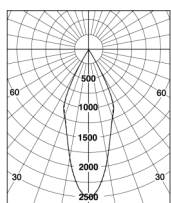

Art.no. 31514

EAN 7320046433864

Hero Narrow Beam

Narrow Beam, Acrylic

DESIGN

Colour Black	RAL 9005
Protective glass Acrylic	Weight, kg 7.3
Length, mm 498	Width, mm 307
Height, mm 87	

TECHNICAL DATA

Protective class 1	IK rating 10
IP rating 66	Min. ambient temperature, °C -40
Max. ambient temperature, °C 40	Brand of driver Philips

ELECTRICAL DATA

MCBB10A 7	MCB B16A 12
MCBC10A 12	MCB C16A 20
Switch control, max no. 30	AM True
Power on last level True	Corridor function True
Stand by W 0.3	Rated supply voltage, V 220-240
Mains frequency, Hz 0, 50, 60	Effect, W 126
Power factor, 100 % 0.99	Surge protection CM, kV/kA 4
Surge protection DM, kV/kA 2	THD, % 4
SVM 30	

LIGHTING DATA

Light distribution Narrow Beam	Lumen output 18009
lm/W 143	Lumen maintenance L90 B50, h 100 000
Lumen maintenance 50 000 h L95	Lumen maintenance 75 000 h L93
Lumen maintenance 100 000 h L92	Lumen maintenance at 50 000 h 0.95
LED driver, h/max failure % 100000/10	SDCM 3
CRI 80	CCT, K 4000
Light source LED	

Developed for industrial facilities or sports centres with ball protection certification per VDE 0710-13. Glare-free with different lumen packages and provides a good, glare-free light even from greater heights.

Installation Flush-mounted, surface-mounted tandem bracket, tube bracket, wire bracket, adjustable ceiling/wall bracket and recess frame. Installation accessories are ordered separately, see accessories.

Connection 2 m connection cable (H07RN-F) with free ends. 3G1.5 mm² or 5G1.5 mm² with DALI/CLO.

Design Luminaire body made of cast (RAL 9005) aluminium. Louvre frame made of coated sheet steel. Pressure balancing valve in side of luminaire body.

Louvre Tempered protective glass or PMMA for higher IK classification.

Reflector Symmetrical reflectors made of semi-gloss metallised aluminium.

Dimming DALI control with CLO (Constant Light Output).

e-Sense Move Highbay – dual microwave/PIR sensor and RF unit integrated with the luminaire. Presence control, high/mid/ low/off and lux threshold.

Miscellaneous Hero mounted with ceiling bracket is certified in accordance with VDE 0710-13. CLO (Constant Light Output) maintains the correct light from the luminaire for the duration of its rated life.