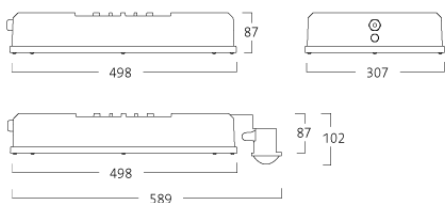

Art.no. 31514

EAN 7320046433864

Hero Narrow Beam

Narrow Beam, Acrylic

DESIGN

Colour Black	RAL 9005
Protective glass Acrylic	Weight, kg 7.3
Length, mm 498	Width, mm 307
Height, mm 87	

TECHNICAL DATA

Protective class 1	IK rating 10
IP rating 66	Min. ambient temperature, °C -40
Max. ambient temperature, °C 40	Brand of driver Philips

ELECTRICAL DATA

MCBB10A 7	MCB B16A 12
MCBC10A 12	MCB C16A 20
Switch control, max no. 30	AM True
Power on last level True	Corridor function True
Stand by W 0.3	Rated supply voltage, V 220-240
Mains frequency, Hz 0, 50, 60	Effect, W 126
Power factor, 100 % 0.99	Surge protection CM, kV/kA 4
Surge protection DM, kV/kA 2	THD, % 4
SVM 30	

LIGHTING DATA

Light distribution Narrow Beam	Lumen output 18009
lm/W 143	Lumen maintenance L90 B50, h 100 000
Lumen maintenance 50 000 h L95	Lumen maintenance 75 000 h L93
Lumen maintenance 100 000 h L92	Lumen maintenance at 50 000 h 0.95
LED driver, h/max failure % 100000/10	SDCM 3
CRI 80	CCT, K 4000
Light source LED	

Developed for industrial facilities or sports centres with ball protection certification per VDE 0710-13. Glare-free with different lumen packages and provides a good, glare-free light even from greater heights.

Installation Flush-mounted, surface-mounted tandem bracket, tube bracket, wire bracket, adjustable ceiling/wall bracket and recess frame. Installation accessories are ordered separately, see accessories.

Connection 2 m connection cable (H07RN-F) with free ends. 3G1.5 mm² or 5G1.5 mm² with DALI/CLO.

Design Luminaire body made of cast (RAL 9005) aluminium. Louvre frame made of coated sheet steel. Pressure balancing valve in side of luminaire body.

Louvre Tempered protective glass or PMMA for higher IK classification.

Reflector Symmetrical reflectors made of semi-gloss metallised aluminium.

Dimming DALI control with CLO (Constant Light Output).

e-Sense Move Highbay – dual microwave/PIR sensor and RF unit integrated with the luminaire. Presence control, high/mid/ low/off and lux threshold.

Miscellaneous Hero mounted with ceiling bracket is certified in accordance with VDE 0710-13. CLO (Constant Light Output) maintains the correct light from the luminaire for the duration of its rated life.