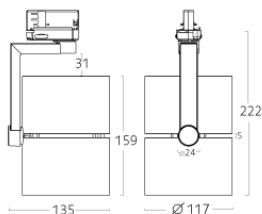

Touch is a stylish and timeless luminaire that will fit smoothly into any retail environment. The integrated driver gives clean feeling and the shop ceiling will not be cluttered with drivers aimed in different directions.

Installation Track mounted 3-phase track, Control track or iTrack.

Design Housing in powder coated aluminium, white (RAL 9016), black (RAL 9017) or grey (RAL 7038). Integrated driver.

Dimming DALI/phase pulse control

Miscellaneous 930 LED is Below Black Body Locus (BBBL), other colour temperature on Black Body Locus.

Touch Midi

Wide Beam, 3-phase track, BBBL

DESIGN

Colour Grey RAL 7038
Weight, kg 1.2

TECHNICAL DATA

Installation 3-phase track Protection class 1
IP rating 20

ELECTRICAL DATA

Rated supply voltage, V 230 Effect, W 31

LIGHTING DATA

Light distribution Wide Beam Lumen output 3158
lm/W 102 Lumen maintenance L90 B50, h 100 000
LED driver, h/max failure % 50 000 /10 SDCM 3
CRI 90 CCT, K 3000
Light source LED Beam angle, ° 40°