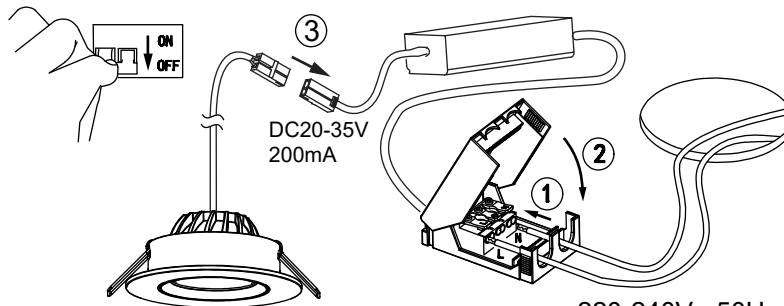

8W LED

T = 2700 warm white

Lifetime 50 000 h

R_a ≥ 93

IP20 recessed parts

IP44 exposed parts

IP44

IP44