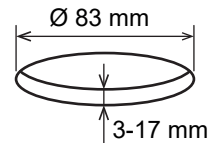

SCAN
LAMPS

CARA
71813

EASY

monteringsvennlige
produkter