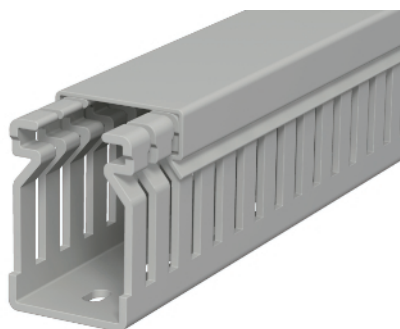

Wiring trunking, type LK4 40025

Wiring trunking including cover and base perforation. The nominal dimension of the system size corresponds to the internal dimension of the trunking. Special lengths on request.

Type	Colour	Length mm	Dimension W x H mm	Pack. m	Weight kg/100 m	Item No.
LK4 40025	Stone grey	2000	25x40	48	36,500	6178010
PVC Polyvinylchloride						

Dimensions