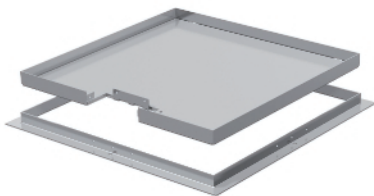

Frame cassette for cord outlet, RKS, nominal size 250-3, stainless steel

Frame cassette for cord outlet, for UZD250-3, for the installation of accessories in dry or wet-cleaned floors.

Type	Floor covering thickness mm	Cassette height mm	Pack. pcs	Weight kg/100 pcs.	Item No.
RKS 2V2 15	13	15	1	402,200	7406550
RKS 2V2 20	18	20	1	417,500	7406554
RKS 2V2 25	23	25	1	432,800	7406558

V2A Stainless steel, grade 304

Dimensions