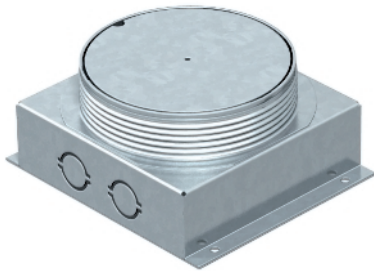

## Underfloor outlet box for GESRM2 mounting

Underfloor outlet box for the installation of a GESRM2 service outlet. With 2 x 2 openings for M20 or Pg16 pipe installation.

Type	Screed height mm	Pack. pcs	Weight kg/100 pcs.	Item No.
<b>UDL2-120 70</b>	70-85	1	77,200	<b>7408558</b>
<b>UDL2-120 80</b>	80-95	1	82,610	<b>7408562</b>

**St** Steel

**FS** Strip-galvanised