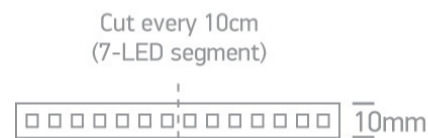

09 LED Strips & Profiles > The 14,4W/m CRI97 Indoor

7835C/W

Full Spectrum CRI97 Flexible LED light strip, with SMD2835 LEDs, 70LEDs/meter, 14,4W/meter. Supplied in 5 meters roll with white PCB and double adhesive tape for a better fixing.

Can be cut every 10cm (7-LED segment).

Requires 24V DC constant voltage LED driver.

Complies with standard EN60598-1 and any other specific standards.

Downloads

Dimensions

Gallery

Accessories

7835P

7837

Related items

20030

Physical Specification

Item Group	09 LED Strips & Profiles
Family	The 14,4W/m CRI97 Indoor
Order Code	7835C/W
Shape	Rectangular
Length	5000mm
Width	10mm
Surface Ceiling	Yes
Surface Wall	Yes
Surface Floor/Ground	Yes
Indoor	Yes