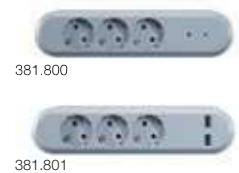

## SMART

#	
<b>Radio SMART 3x 433 MHz earthing contact</b>   Power strip with integrated radio remote switch, 10 A/230 V~	
381.800	IP20   Single-pole switching with indicator LED, manually switchable   433.92 MHz, unidirectional, radio range 30 m in free field   Width: 255 mm   Switchable using remote control or using the app (trained to Wi-Fi SMART Adapter on p. 46)
<b>USB SMART 3x earthing contact</b>   Power strip with integrated 2-way USB charger, 16 A/230 V~	
381.801	White   IP20   Width: 255 mm   Total charging current for USB charger: max. 3.1 A/5 V

Radio SMART is compatible with Smart Adapters (p. 46).

**Dimensions (W x H x D):** see table x 56 x 41 mm  
**Profile:** plastic

**Colour variants:**

**SMART**

#							
---	--	--	--	--	--	--	--

**Supply cable: 5.0m H05VV-F 3G 1.50mm<sup>2</sup> with moulded right-angled plug with earthing contact**

**Supply cable: 3.0m H05VV-F 3G 1.50mm<sup>2</sup> with moulded right-angled plug with earthing contact**

381.151K	6		●				350mm	black
381.251K	6		●				350mm	white
381.148K	6					●	350mm	black
381.248K	6					●	350mm	white
387.171	3						188mm	black
388.171	3					●	188mm	black
387.271	3						188mm	white
388.271	3					●	188mm	white
388.471	3					●	188mm	brown
388.371	3					●	188mm	red
381.2507K		6	●	●		●	350mm	black
381.2512K		6	●	●		●	350mm	white

**Supply cable: 1.5m H05VV-F 3G 1.50mm<sup>2</sup> with moulded right-angled plug with earthing contact**

381.150K	6		●				350mm	black
381.250K	6		●				350mm	white
381.450K	6		●				350mm	brown
381.2501K	6		●	●			390mm	white
381.147K	6					●	350mm	black
381.247K	6					●	350mm	white
381.130K	4		●				290mm	black
381.230K	4		●				290mm	white
381.121K	4					●	290mm	black
381.221K	4					●	290mm	white
387.170	3						188mm	black
388.170	3					●	188mm	black
387.270	3						188mm	white
388.270	3					●	188mm	white