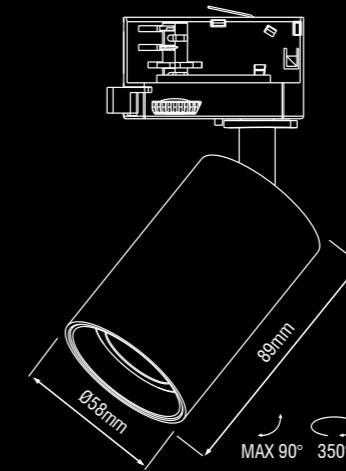

5 years
warranty

Vuoto

IP20
IP20
GU10

Description	white	black	grey
1-Phase	605AW00000L0	605AB00000L0	605AG00000L0
3-Phase	605AW0000000	605AB0000000	605AG0000000

Light source must be ordered separately.

• VUOTO

In Italian, Vuoto means empty, hollow. And that is exactly what it is. The compact Vuoto has no light source. Simply apply a GU10 light source of your choice. That makes this spotlight an ideal lighting solution for luxurious homes and catering establishments.