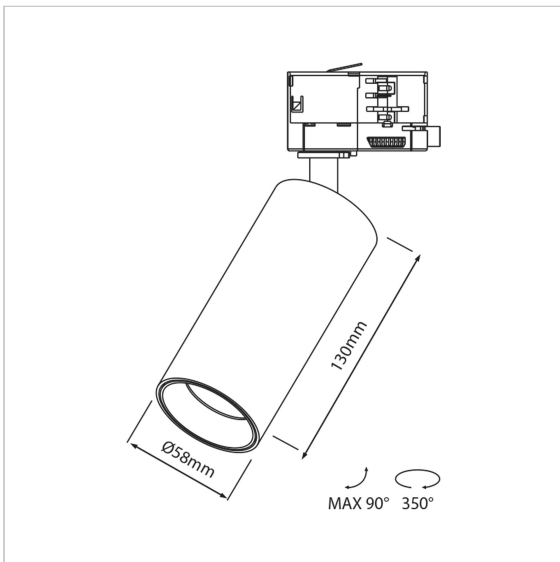

© 2021 Karizma Luce BV. All rights reserved. Please visit karizmaluce.com for more information.